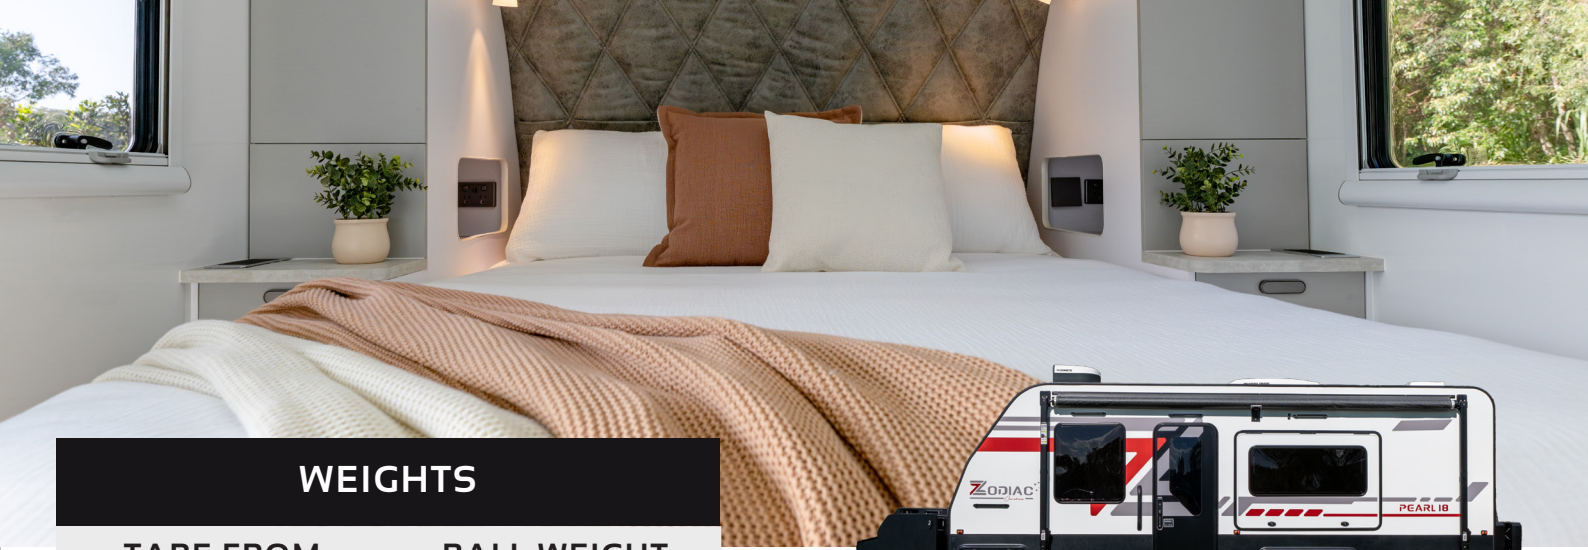

WEIGHTS

TARE FROM	BALL WEIGHT
2430KG	230KG
ATM	PAYLOAD
3300KG	870KG

*Weights are approximate only and can vary between individual caravans. Indicative of standard configuration without external kitchen, fridge and anti-flap kit, any additional options or variations will increase weights.

750W Solar
690AH Lithium
3000W Inverter

Independent
Shower &
Toilet

Flatbed
Microwave

Aircon &
Diesel Heater

Filtered
Water Tap

Washer &
Dryer Combo

COMPACT LUXURY. MODERN COMFORTS.

Pearl delivers a five-star Adventure in a compact, sophisticated 18ft package. Perfect for couples who seek freedom without compromise, every detail is crafted for comfort, practicality and style.

With premium interiors, intuitive layouts and complete off-grid readiness, the Zodiac difference is clear: it comes with everything you need to explore under the stars, from power systems to storage solutions.

DIMENSIONS

8m x 2.6m x 3.2m approx.

MIX AND MATCH EXTERIORS

Keep your van feeling like yours with 2 exterior colours and 6 Decal options.

INTERIOR THEMES

Pick from 5 luxurious interior colour schemes.